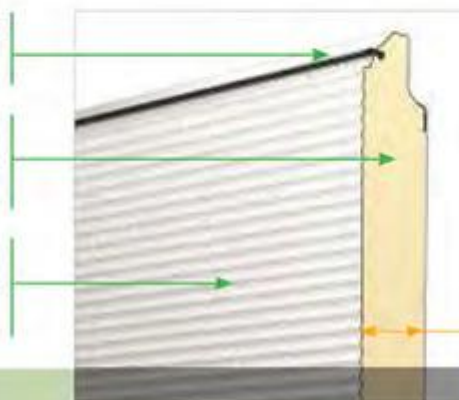

DURABILITY AND RELIABLE PROTECTION

Every sandwich panel is fitted with polymer EPDM-seal that eliminates gaps between panels and guarantees high thermal and sound door insulation.

The inner space of ALUTECH sandwich panel is evenly filled with CFC-free foamed polyurethane to protect against the cold and to maintain a comfortable indoor temperature.

ALUTECH sandwich panel is made of galvanized steel with a high quality polymer coating to ensure high anticorrosive properties and high resistance to scratching.